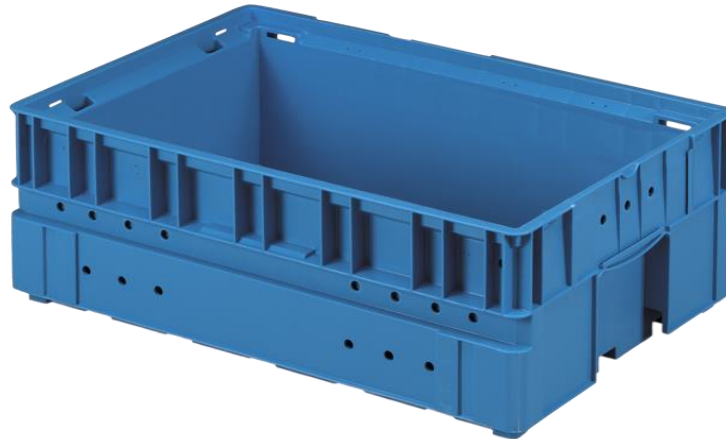

KLT - 6421

Characteristics

- Great load capacity
- Automatable
- Great stacking capability
- Palette compatible

Colour	Blue
Outer dimensions (mm)	594 x 396 x 213,75
Usable inner dimensions (mm)	532 x 346 x 181,8
Usable volume (l)	ca. 30,7
Net mass (kg)	4,3
Boxes per palette	40 pieces
Burden (kg)	
Static	50
Dynamic	50
Material	Recyclable PP
Payload (kg)	
Static	600
Dynamic	600