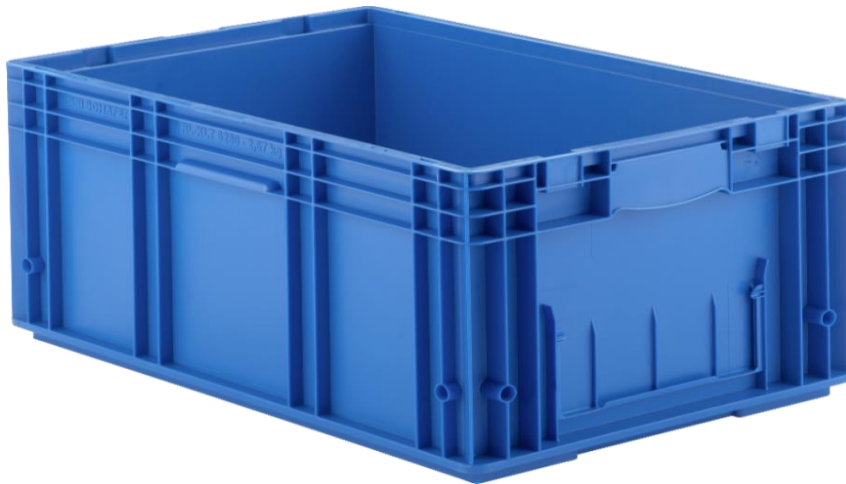

## RL KLT - 6280

### Characteristics

- Robust and unalterable
- Without drain holes on the top
- Flat bottom
- Compatible with standard pallets (Euro etc.)

<b>Colour</b>	Blue - RAL 5005
<b>Outer dimensions (mm)</b>	594 x 396 x 280
<b>Inner dimensions (mm)</b>	544 x 359 x 262
<b>Usable volume (l)</b>	52,1
<b>Net mass (kg)</b>	2,67
<b>Boxes per pallet</b>	32
<b>Burden (kg)</b>	
Static	20
Dynamic	20
<b>Payload (kg)</b>	
Static	600
Dynamic	600
<b>Material</b>	Recyclable PP